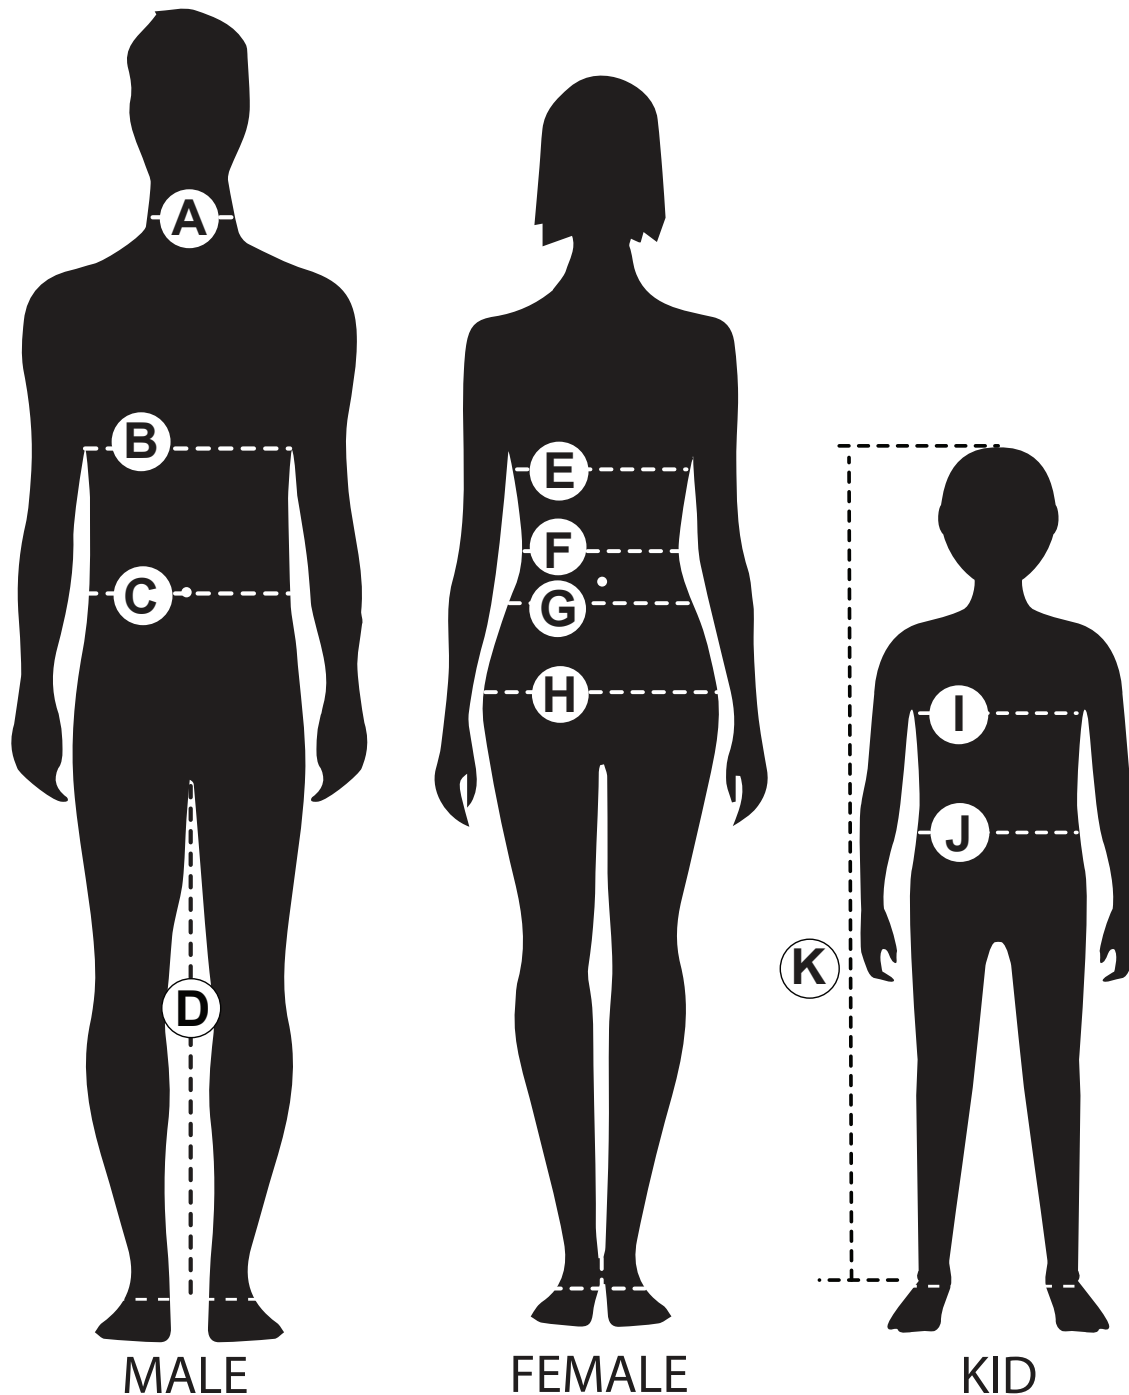

HOW TO MEASURE YOURSELF

MALE/ UNISEX

A) NECK

Measure around your neck at collar level. Keep one finger between the measuring tape and neck.

B) CHEST

Standing naturally, measure around the fullest part of the chest, keeping the tape at under arm level. Keep one finger between tape and body

C) WAIST

Measure around waist keeping one finger between tape and body. Measure at the navel.

D) INLEG

Measure the inside leg from the crotch to top of the heel of the shoe.

FEMALE

E) BUST

Standing naturally, measure around the fullest part of the chest / bust, keeping the tape at under arm level.

F) WAIST

Measure around the waist, placing one finger between tape and body. Measure above the navel, at the narrowest part of your waist.

G) LOW WAIST

Measure around the waist, placing one finger between tape and body. Measure 4cms below your navel.

H) HIPS

Standing naturally, measure around the fullest part of the hips. Keeping the tape level and straight. Placing one finger between tape and body.

KID

I) CHEST

Standing naturally, measure around the fullest part of the chest, keeping tape under arms and around shoulder blades.

J) WAIST

Measure around the smallest part of the child's waist, keeping one finger between tape and body.

K) HEIGHT

Standing with feet together and back to a wall. Measure from heel to the top of the head.

MEASURING TIPS

- The above measurements are relating to body measurements in centimeters. These are not garment measurements.
- For best results, ask someone to measure you with a tape measure. Keep the tape tight but not stretched and follow the above instructions.